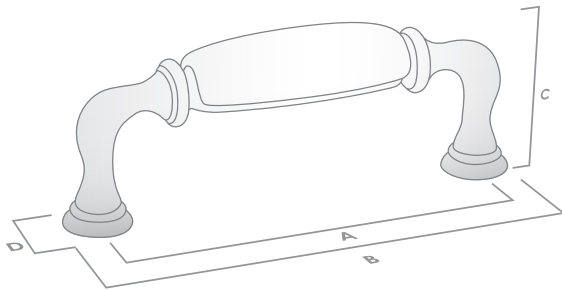

MANOR

The Heritage Collection

Knob

Code	Length (A)	Width (B)	Projection (C)	Finish
087.030.21	30mm	30mm	30mm	White / Antique Brass
087.030.22	30mm	30mm	30mm	White / Pewter

Handle

Code	CTC (A)	Length (B)	Width (D)	Projection (C)	Finish
087.096.21	96mm	110mm	22mm	41mm	White / Antique Brass
087.096.22	96mm	110mm	22mm	41mm	White / Pewter